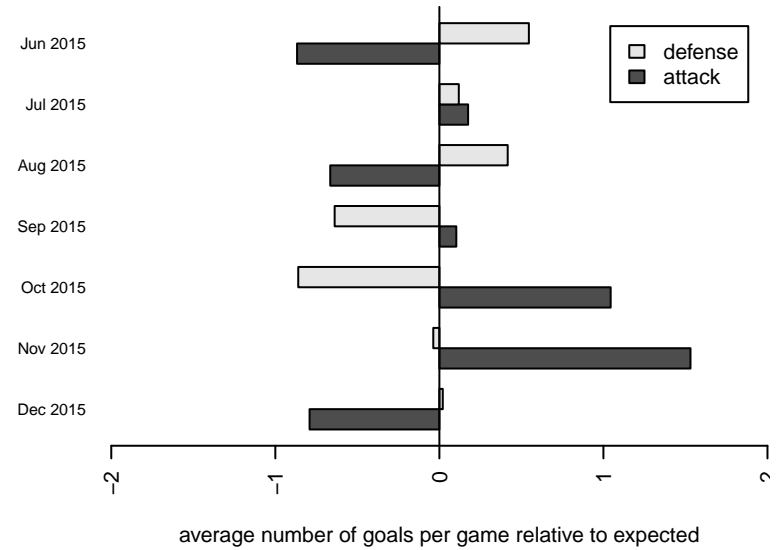

Performance relative to 13 month average