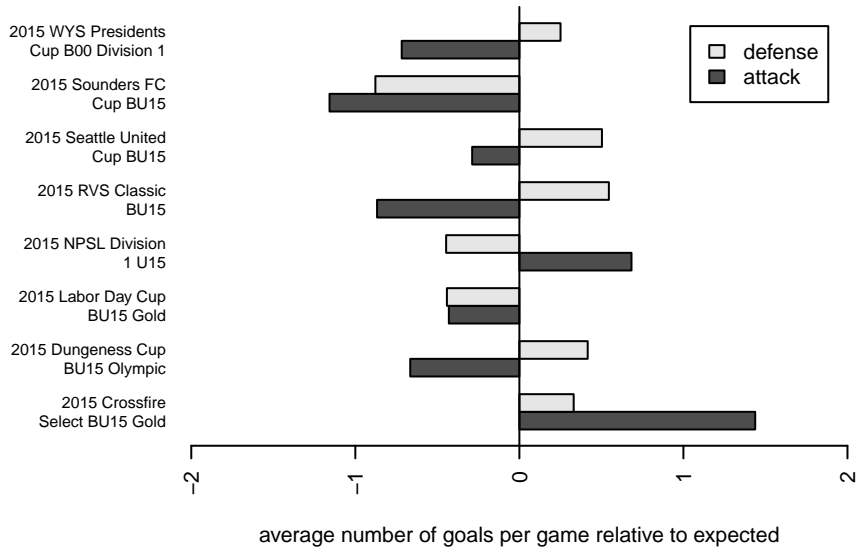

Venues played:  
 2015 RVS Classic BU15  
 2015 Seattle United Cup BU15  
 2015 Crossfire Select BU15 Gold  
 2015 Sounders FC Cup BU15  
 2015 Dungeness Cup BU15 Olympic  
 2015 Labor Day Cup BU15 Gold  
 2015 NPSL Division 1 U15  
 2015 WYS Presidents Cup B00 Division 1

**attack and defense variance (black dot)  
relative to other teams  
and top 10 in region**

**attack and defense rating  
relative to others at age  
and all opponents in last 13 months**

**Performance relative to 13 month average**