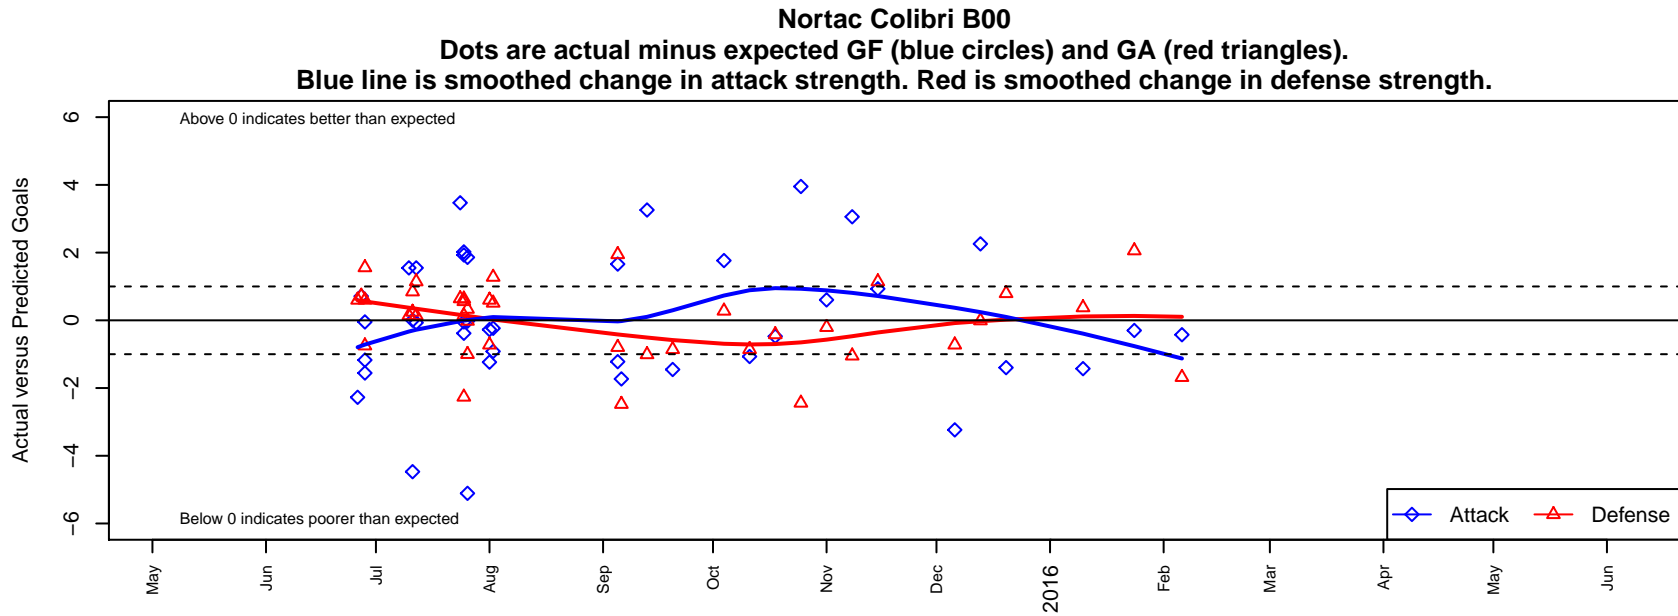

## Nortac Colibri B00

North Tacoma SC  
 Tacoma, WA  
 B00 total strength=1412  
 attack=13.05 defense=5.33  
 fall league = NPSL Div 1 U15  
 notes= Rene

alt names used:  
 Nortac Colibri  
 Nortac BU15 Colibri  
 Colibri Nortac BU15  
 Nortac Colibri B00 Rene  
 Nortac Colibri  
 Colibri Nortac BU15  
 Colibri Nortac  
 Colibri  
 Nortac Colibri Rene – B15

**attack and defense variance (black dot)  
relative to other teams  
and top 10 in region**

**attack and defense rating  
relative to others at age  
and all opponents in last 13 months**

**Performance relative to 13 month average**