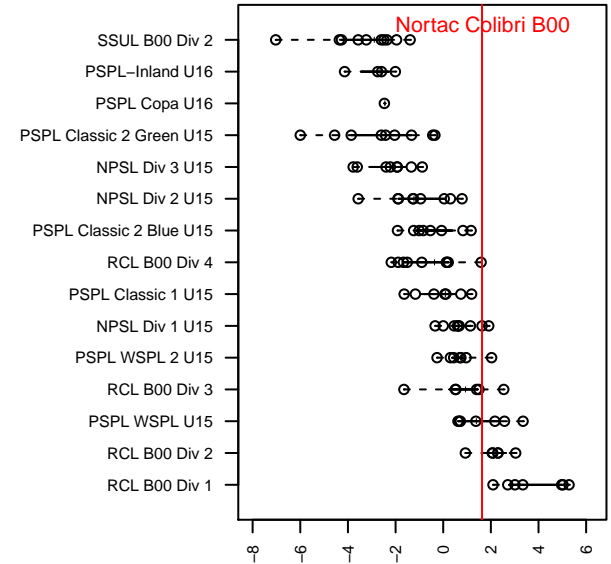

## Nortac Colibri B00

North Tacoma SC  
 Tacoma, WA  
 B00 total strength=1412  
 attack=13.05 defense=5.33  
 fall league = NPSL Div 1 U15  
 notes= Rene

alt names used:  
 Nortac Colibri  
 Nortac BU15 Colibri  
 Colibri Nortac BU15  
 Nortac Colibri B00 Rene  
 Nortac Colibri  
 Colibri Nortac BU15  
 Colibri Nortac  
 Colibri  
 Nortac Colibri Rene – B15

**attack and defense variance (black dot)  
relative to other teams  
and top 10 in region**

**attack and defense rating  
relative to others at age  
and all opponents in last 13 months**

**Performance relative to 13 month average**